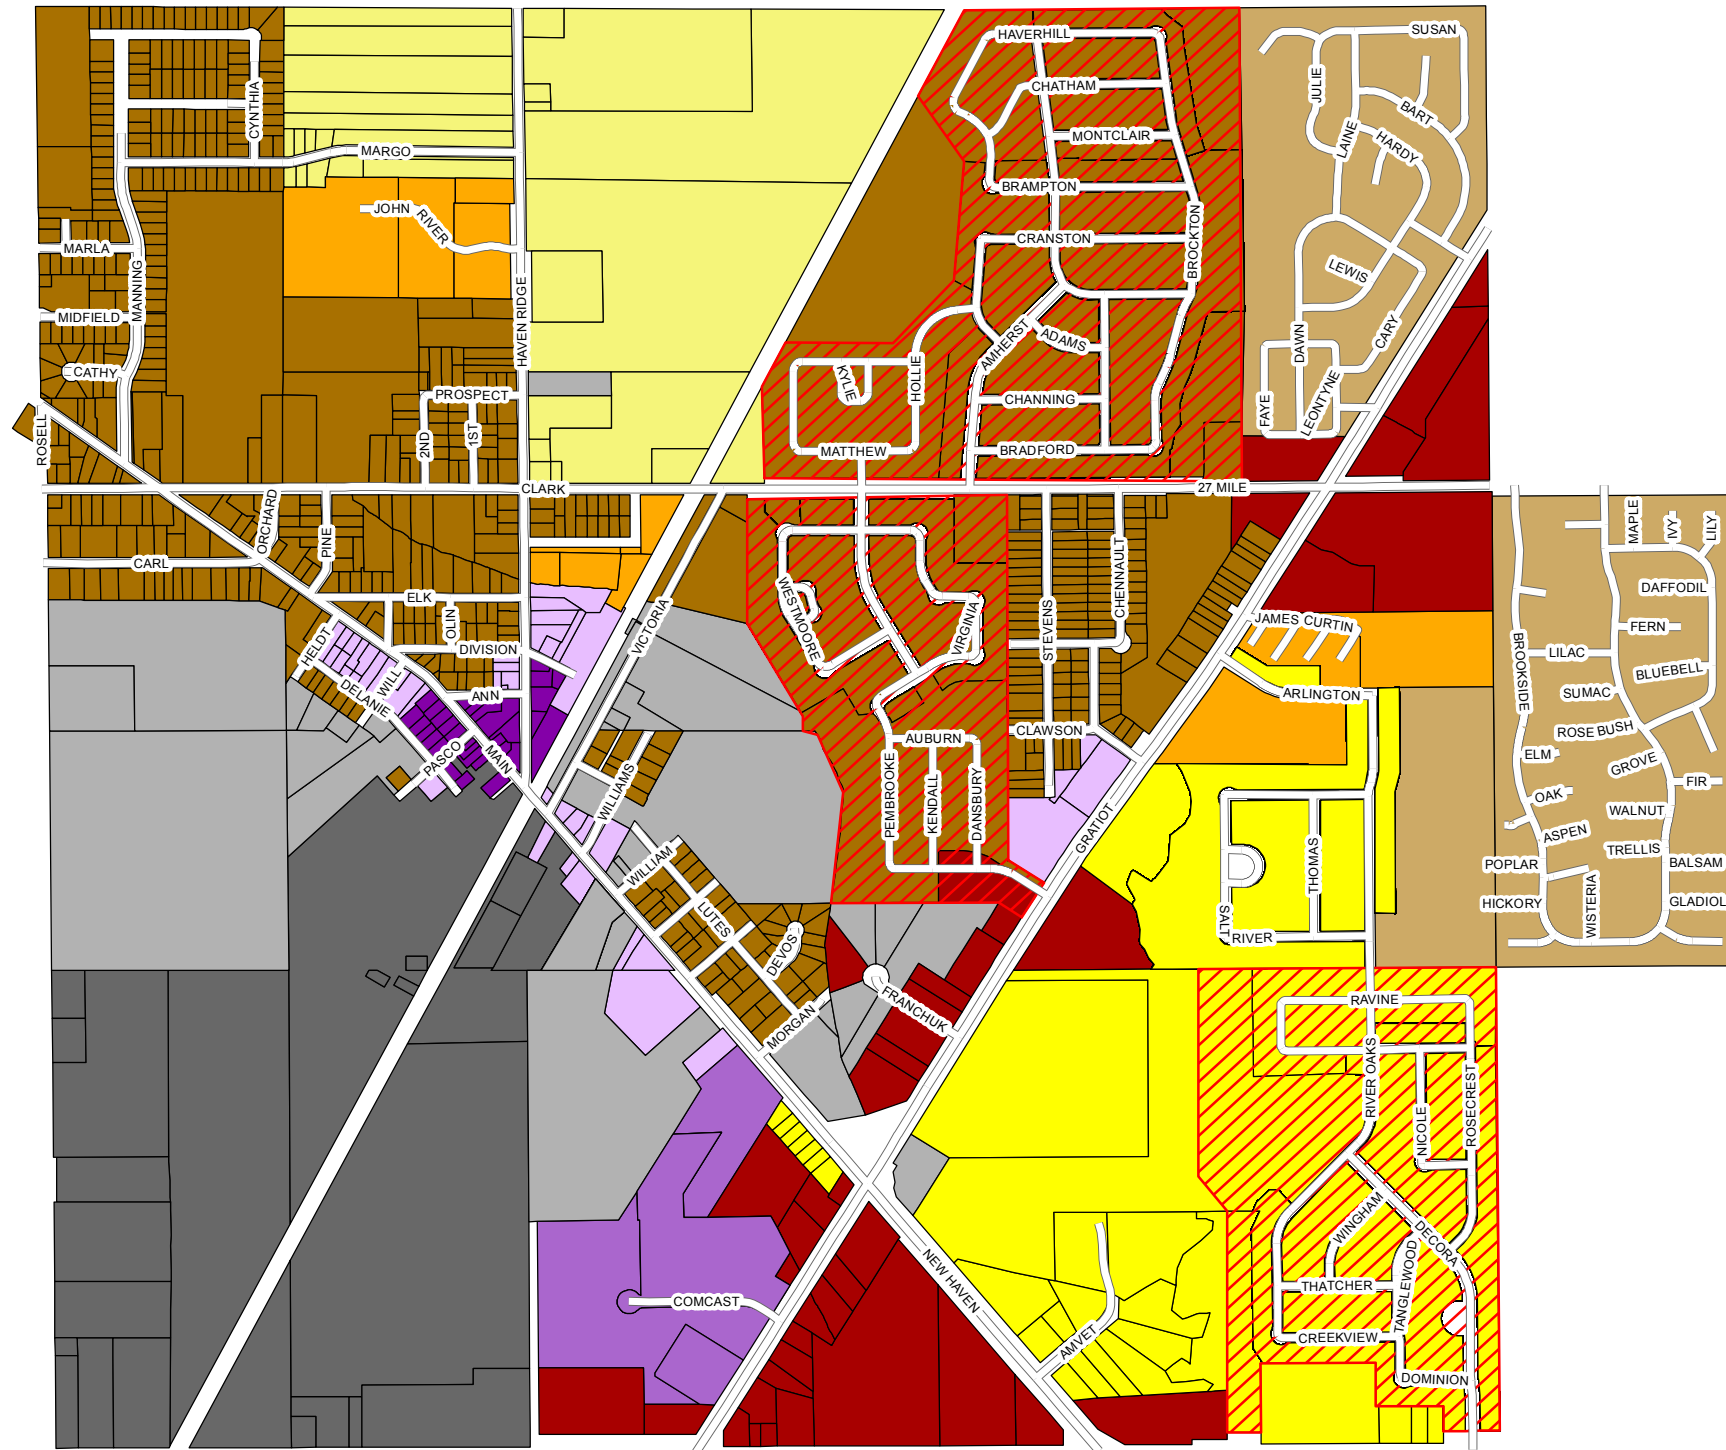

# Village of New Haven Zoning Map

December 22, 2016

## Legend

- SF - SINGLE FAMILY
- SF I - SINGLE FAMILY
- SF II - SINGLE FAMILY
- MF - MULTIPLE FAMILY
- MH - MANUFACTURED HOUSING
- GB - GENERAL BUSINESS
- GBD - GENERAL BUSINESS DOWNTOWN
- LI - LIGHT INDUSTRIAL
- HI - HEAVY INDUSTRIAL
- RO - RESIDENTIAL OFFICE
- IO - INDUSTRIAL OFFICE
- ▨ PUD